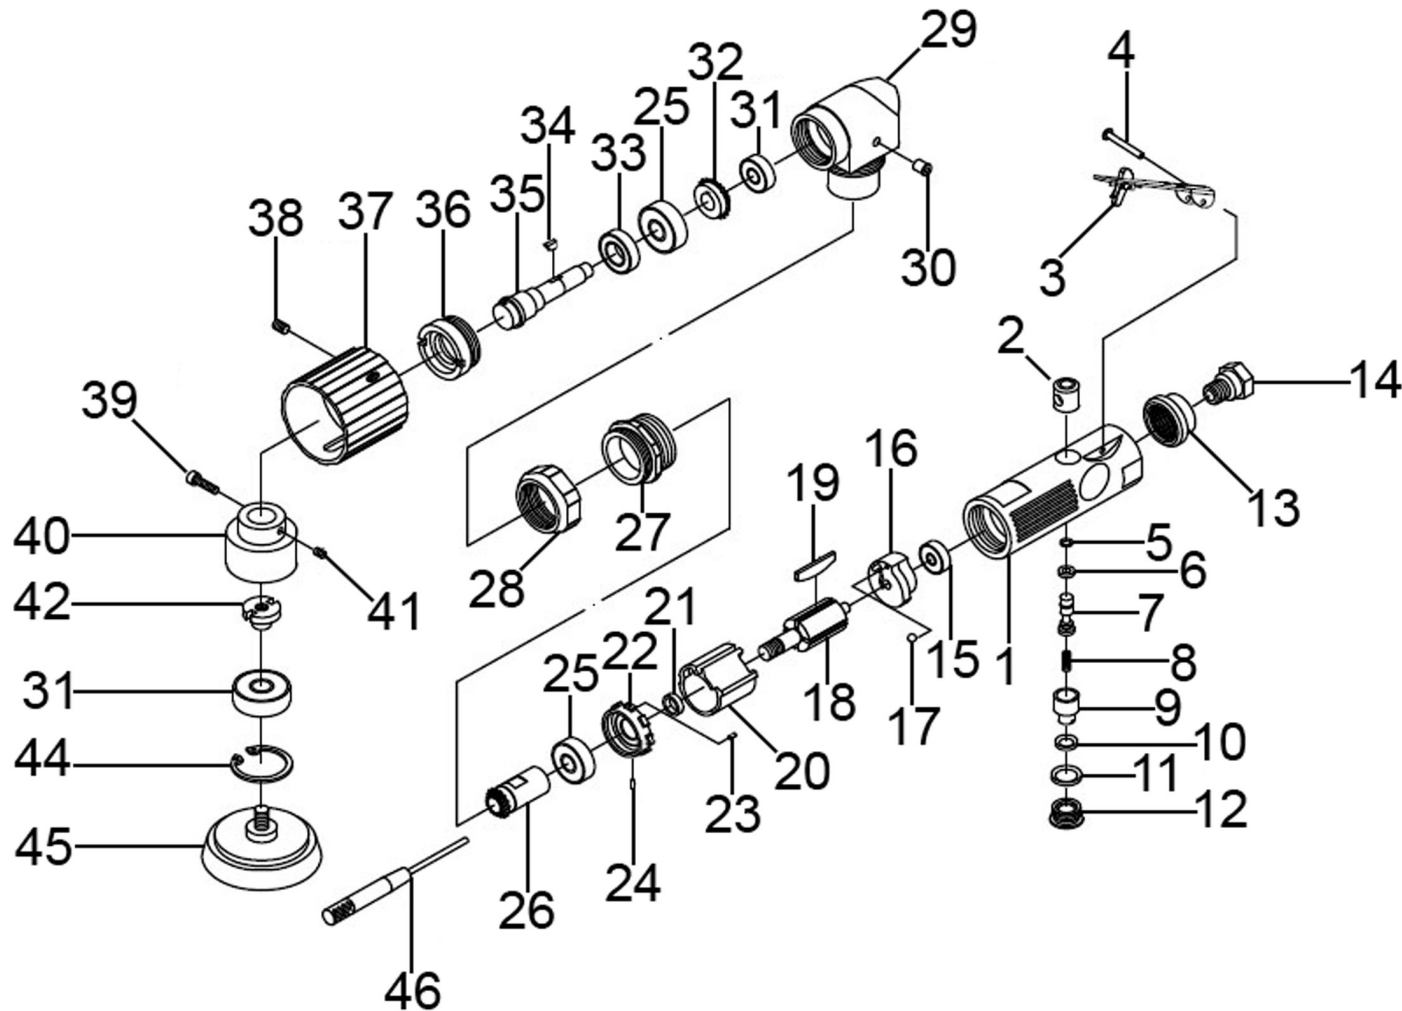

Parts Information:  
**Air Orbital Sander Disc Ø50mm**  
**Model No: SA70**

**NOTE:** It is our policy to continually improve products and as such we reserve the right to alter data, specifications and component parts without prior notice.

sales@sealey.co.uk

www.sealey.co.uk

Parts Information:  
Air Orbital Sander Disc Ø50mm  
Model No: SA70

Item	Part No.	Description
1	SA70.01	Housing
2	GSA674.02	Valve Bushing
3	SA70.03	Trigger
4	SA70.04	Rivet
5	SA70.05	O-Ring
6	SA912.V2-04	O-Ring
7	SA70.07	Pin
8	GSA674.08	Spring
9	GSA674.09	Air Regulator
10	GSA08.09-4	O-Ring
11	SA342.12	O-Ring
12	GSA674.12	Valve Screw
13	SA70.13	Muffle Cover
14	SA70.14	Air Inlet Connector
15	B/696ZZ	Bearing
16	GSA674.18	End Plate
17	SB-2.5	Steel Ball
18	GSA674.20	Rotor
19	GSA674.21	Rotor Blade
20	GSA674.22	Cylinder
21	GSA674.23	Rotor Spacer
22	GSA674.24	Front Plate
23	SA70.23	Straight Pin
24	SA70.24	Spring Pin

Item	Part No.	Description
25	B/608ZZ	Bearing
26	GSA674.V2-27	Bevel Gear
27	GSA674.29	Cap Lock
28	SA70.28	Hex Nut
29	GSA70.30	Head
30	GSA674.32	Oil Inlet
31	B/628ZZ	Bearing
32	GSA674.V2-33	Transmission Gear
33	B/6800ZZ	Bearing
34	SA70.34	Woodruff Key
35	GSA70.36	Drive Shaft
36	SA70.36	Screw Retainer
37	GSA70.38	Flywheel
38	GSM44.S	Grub Screw M4 x 4mm
39	SCB412.S	Socket Cap Bolt M4 x 12mm
40	GSA70.41	Eccentric Housing
41	GSM56.S	Grub Screw M5 x 6mm
42	GSA70.43	Bearing Body
44	SCT125.17	Circlip
45	PTC50VA	Backing Pad Ø50mm 1/4"UNC
46	GSA70.47	Round Bar
--	PTC50VAM6	Backing Pad Ø50mm M6 x 1mm (Not Shown)
--	SA70.42+43	Bearing Body Assembly (Not Shown)